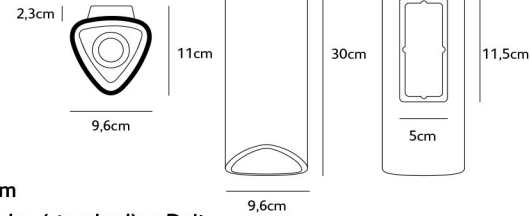

Wxdxh **9,6x11x30cm**  
 Light source **integrated**  
**LED 8W up & 8W down**  
**2700K / 1300 lm**  
 Net. weight **2kg**  
**(bronze 6,5kg)**  
 Gross weight **2,5kg**  
**(bronze 7kg)**  
 Packaging **34x12x12cm**  
 Driver **TRIAC- trailing edge (standard) or Dali**  
**Dimmable driver**  
**Dimmer not included**  
**IP 20, 3000K available on request**

Wxdxh **9,6x11x30cm**  
 Light source **integrated**  
**LED 8W down**  
**2700K / 650 lm**  
 Net. weight **2kg**  
**(bronze 6,5kg)**  
 Gross weight **2,5kg**  
**(bronze 7kg)**  
 Packaging **34x12x12cm**  
 Driver **TRIAC- trailing edge (standard) or Dali**  
**Dimmable driver**  
**Dimmer not included**  
**IP 20, 3000K available on request**

Wxdxh **9,6x11x30cm**  
 Light source **integrated**  
**LED 8W up**  
**2700K / 650 lm**  
 Net. weight **2kg**  
**(bronze 6,5kg)**  
 Gross weight **2,5kg**  
**(bronze 7kg)**  
 Packaging **34x12x12cm**  
 Driver **TRIAC- trailing edge (standard) or Dali**  
**Dimmable driver**  
**Dimmer not included**  
**IP 20, 3000K available on request**

Wxdxh **9,6x11x30cm**  
 Light source **integrated**  
**LED 8W up & 8W down**  
**2700K / 1300 lm**  
 Net. weight **2kg**  
**(bronze 6,5kg)**  
 Gross weight **2,5kg**  
**(bronze 7kg)**  
 Packaging **34x12x12cm**  
 Driver **TRIAC- trailing edge (standard) or Dali**  
**Dimmable driver**  
**Dimmer not included**  
**IP 55, 3000K available on request**