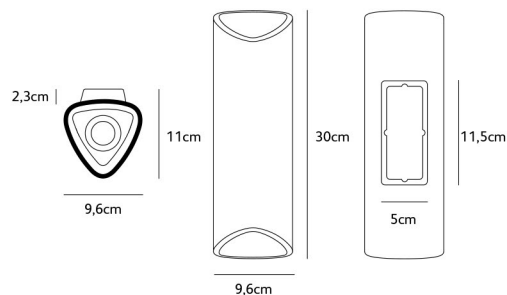

clark outdoor LED up

CK.OUTD.LED.UP.BL	30cm up light black
CK.OUTD.LED.UP.LA	30cm up light latte
CK.OUTD.LED.UP.MR	30cm up light marone NEW
CK.OUTD.LED.UP.WH	30cm up light white
CK.OUTD.LED.UP.BR	30cm up light bronze

Wxdxh **9,6x11x30cm**
Light source **integrated**
LED 8W up
2700K / 650 lm
Net. weight **2kg**
(bronze 6,5kg)
Gross weight **2,5kg**
(bronze 7kg)
Packaging **34x12x12cm**
Driver **TRIAC- trailing edge (standard) or Dali**
Dimmable driver
Dimmer not included
IP 55, 3000K available on request