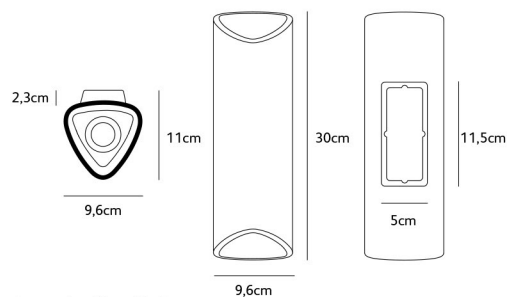

clark outdoor LED down

CK.OUTD.LED.DOWN.BL	30cm down light black
CK.OUTD.LED.DOWN.LA	30cm down light latte
CK.OUTD.LED.DOWN.MR	30cm down light marone NEW
CK.OUTD.LED.DOWN.WH	30cm down light white
CK.OUTD.LED.DOWN.BR	30cm down light bronze

Wxdxh **9,6x11x30cm**
Light source **integrated**
LED 8W down
2700K / 650 lm
Net. weight **2kg**
(bronze 6,5kg)
Gross weight **2,5kg**
(bronze 7kg)
Packaging **34x12x12cm**
Driver **TRIAC- trailing edge (standard) or Dali**
Dimmable driver
Dimmer not included
IP 55, 3000K available on request