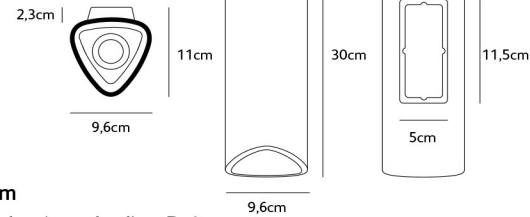

Wxdxh **9,6x11x30cm**  
 Light source **integrated**  
**LED 8W up & 8W down**  
**2700K / 1300 lm**  
 Net. weight **2kg**  
**(bronze 6,5kg)**  
 Gross weight **2,5kg**  
**(bronze 7kg)**  
 Packaging **34x12x12cm**  
 Driver **TRIAC- trailing edge (standard) or Dali**  
**Dimmable driver**  
**Dimmer not included**  
**IP 20, 3000K available on request**

Wxdxh **9,6x11x30cm**  
 Light source **integrated**  
**LED 8W down**  
**2700K / 650 lm**  
 Net. weight **2kg**  
**(bronze 6,5kg)**  
 Gross weight **2,5kg**  
**(bronze 7kg)**  
 Packaging **34x12x12cm**  
 Driver **TRIAC- trailing edge (standard) or Dali**  
**Dimmable driver**  
**Dimmer not included**  
**IP 20, 3000K available on request**

Wxdxh **9,6x11x30cm**  
 Light source **integrated**  
**LED 8W up**  
**2700K / 650 lm**  
 Net. weight **2kg**  
**(bronze 6,5kg)**  
 Gross weight **2,5kg**  
**(bronze 7kg)**  
 Packaging **34x12x12cm**  
 Driver **TRIAC- trailing edge (standard) or Dali**  
**Dimmable driver**  
**Dimmer not included**  
**IP 20, 3000K available on request**

Wxdxh **9,6x11x30cm**  
 Light source **integrated**  
**LED 8W up & 8W down**  
**2700K / 1300 lm**  
 Net. weight **2kg**  
**(bronze 6,5kg)**  
 Gross weight **2,5kg**  
**(bronze 7kg)**  
 Packaging **34x12x12cm**  
 Driver **TRIAC- trailing edge (standard) or Dali**  
**Dimmable driver**  
**Dimmer not included**  
**IP 55, 3000K available on request**