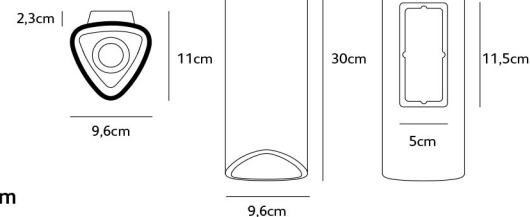

Wxdxh **9,6x11x30cm**  
 Light source **integrated**  
**LED 8W up & 8W down**  
**2700K / 1300 lm**  
 Net. weight **2kg**  
**(bronze 6,5kg)**  
 Gross weight **2,5kg**  
**(bronze 7kg)**  
 Packaging **34x12x12cm**  
 Driver **TRIAC- trailing edge (standard) or Dali**  
**Dimmable driver**  
**Dimmer not included**  
**IP 20, 3000K available on request**

Wxdxh **9,6x11x30cm**  
 Light source **integrated**  
**LED 8W down**  
**2700K / 650 lm**  
 Net. weight **2kg**  
**(bronze 6,5kg)**  
 Gross weight **2,5kg**  
**(bronze 7kg)**  
 Packaging **34x12x12cm**  
 Driver **TRIAC- trailing edge (standard) or Dali**  
**Dimmable driver**  
**Dimmer not included**  
**IP 20, 3000K available on request**

Wxdxh **9,6x11x30cm**  
 Light source **integrated**  
**LED 8W up**  
**2700K / 650 lm**  
 Net. weight **2kg**  
**(bronze 6,5kg)**  
 Gross weight **2,5kg**  
**(bronze 7kg)**  
 Packaging **34x12x12cm**  
 Driver **TRIAC- trailing edge (standard) or Dali**  
**Dimmable driver**  
**Dimmer not included**  
**IP 20, 3000K available on request**

Wxdxh **9,6x11x30cm**  
 Light source **integrated**  
**LED 8W up & 8W down**  
**2700K / 1300 lm**  
 Net. weight **2kg**  
**(bronze 6,5kg)**  
 Gross weight **2,5kg**  
**(bronze 7kg)**  
 Packaging **34x12x12cm**  
 Driver **TRIAC- trailing edge (standard) or Dali**  
**Dimmable driver**  
**Dimmer not included**  
**IP 55, 3000K available on request**