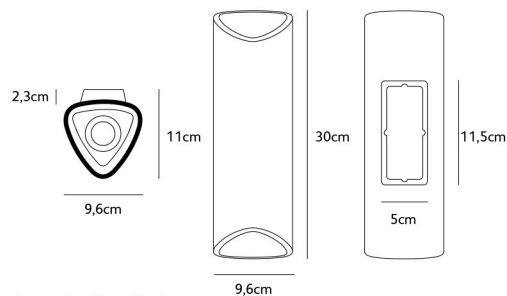

Wxdxh **9,6x11x30cm**  
 Light source **integrated**  
**LED 8W up & 8W down**  
**2700K / 1300 lm**  
 Net. weight **2kg**  
**(bronze 6,5kg)**  
 Gross weight **2,5kg**  
**(bronze 7kg)**  
 Packaging **34x12x12cm**  
 Driver **TRIAC- trailing edge (standard) or Dali**  
**Dimmable driver**  
**Dimmer not included**  
**IP 20, 3000K available on request**

Wxdxh **9,6x11x30cm**  
 Light source **integrated**  
**LED 8W down**  
**2700K / 650 lm**  
 Net. weight **2kg**  
**(bronze 6,5kg)**  
 Gross weight **2,5kg**  
**(bronze 7kg)**  
 Packaging **34x12x12cm**  
 Driver **TRIAC- trailing edge (standard) or Dali**  
**Dimmable driver**  
**Dimmer not included**  
**IP 20, 3000K available on request**

Wxdxh **9,6x11x30cm**  
 Light source **integrated**  
**LED 8W up**  
**2700K / 650 lm**  
 Net. weight **2kg**  
**(bronze 6,5kg)**  
 Gross weight **2,5kg**  
**(bronze 7kg)**  
 Packaging **34x12x12cm**  
 Driver **TRIAC- trailing edge (standard) or Dali**  
**Dimmable driver**  
**Dimmer not included**  
**IP 20, 3000K available on request**

Wxdxh **9,6x11x30cm**  
 Light source **integrated**  
**LED 8W up & 8W down**  
**2700K / 1300 lm**  
 Net. weight **2kg**  
**(bronze 6,5kg)**  
 Gross weight **2,5kg**  
**(bronze 7kg)**  
 Packaging **34x12x12cm**  
 Driver **TRIAC- trailing edge (standard) or Dali**  
**Dimmable driver**  
**Dimmer not included**  
**IP 55, 3000K available on request**